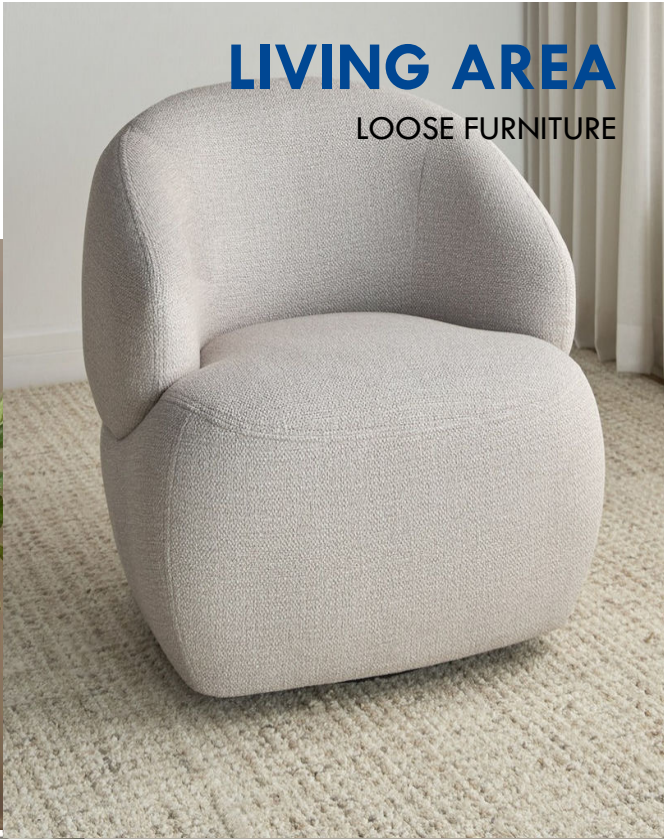

E4DESIGN

ONE BEDROOM APARTMENT

SMART PACKAGE

LIVING AREA

LIGHTING

LIVING AREA
ACCESSORIES

DINING AREA

LOOSE FURNITURE

EZDESIGN

DINING AREA

LIGHTING & ACCESSORIES

DINING AREA

LOOSE FURNITURE

BEDROOM

LOOSE FURNITURE

BEDROOM

ACCESSORIES

BALCONY AREA

LOOSE FURNITURE

BEDROOM

BEDROOM LINEN

- Duvet 240 x 260cm
- Fitted sheet 180 x 200cm
- Pillowcases 50 x 75cm
- Duvet Insert 235 x 255cm
- Pillow Inserts 50 x 70cm

Please check the furniture specification file for all furniture details and quantities.