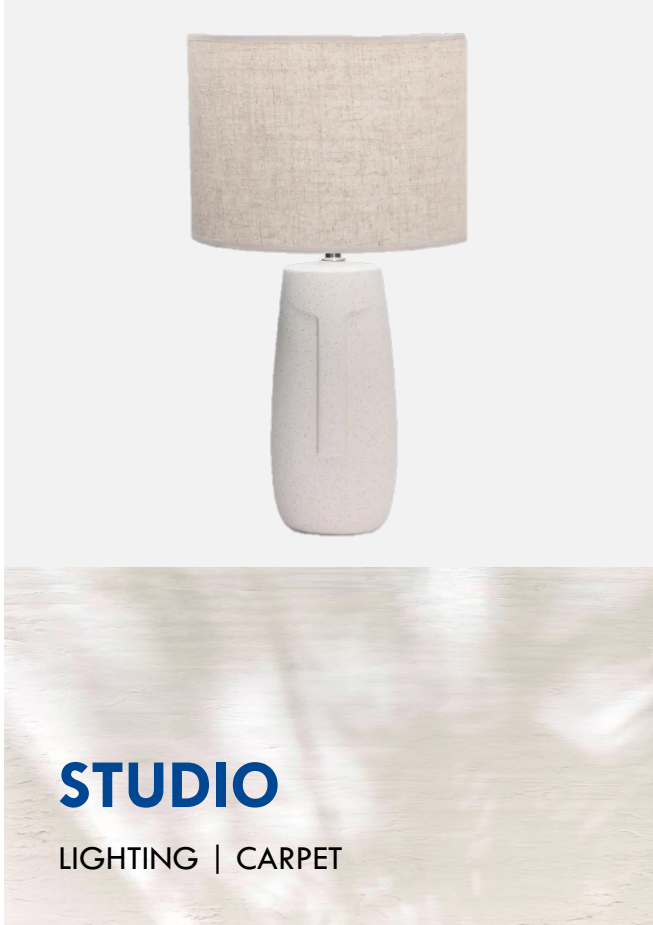

STUDIO

LIGHTING | CARPET

EZDESIGN